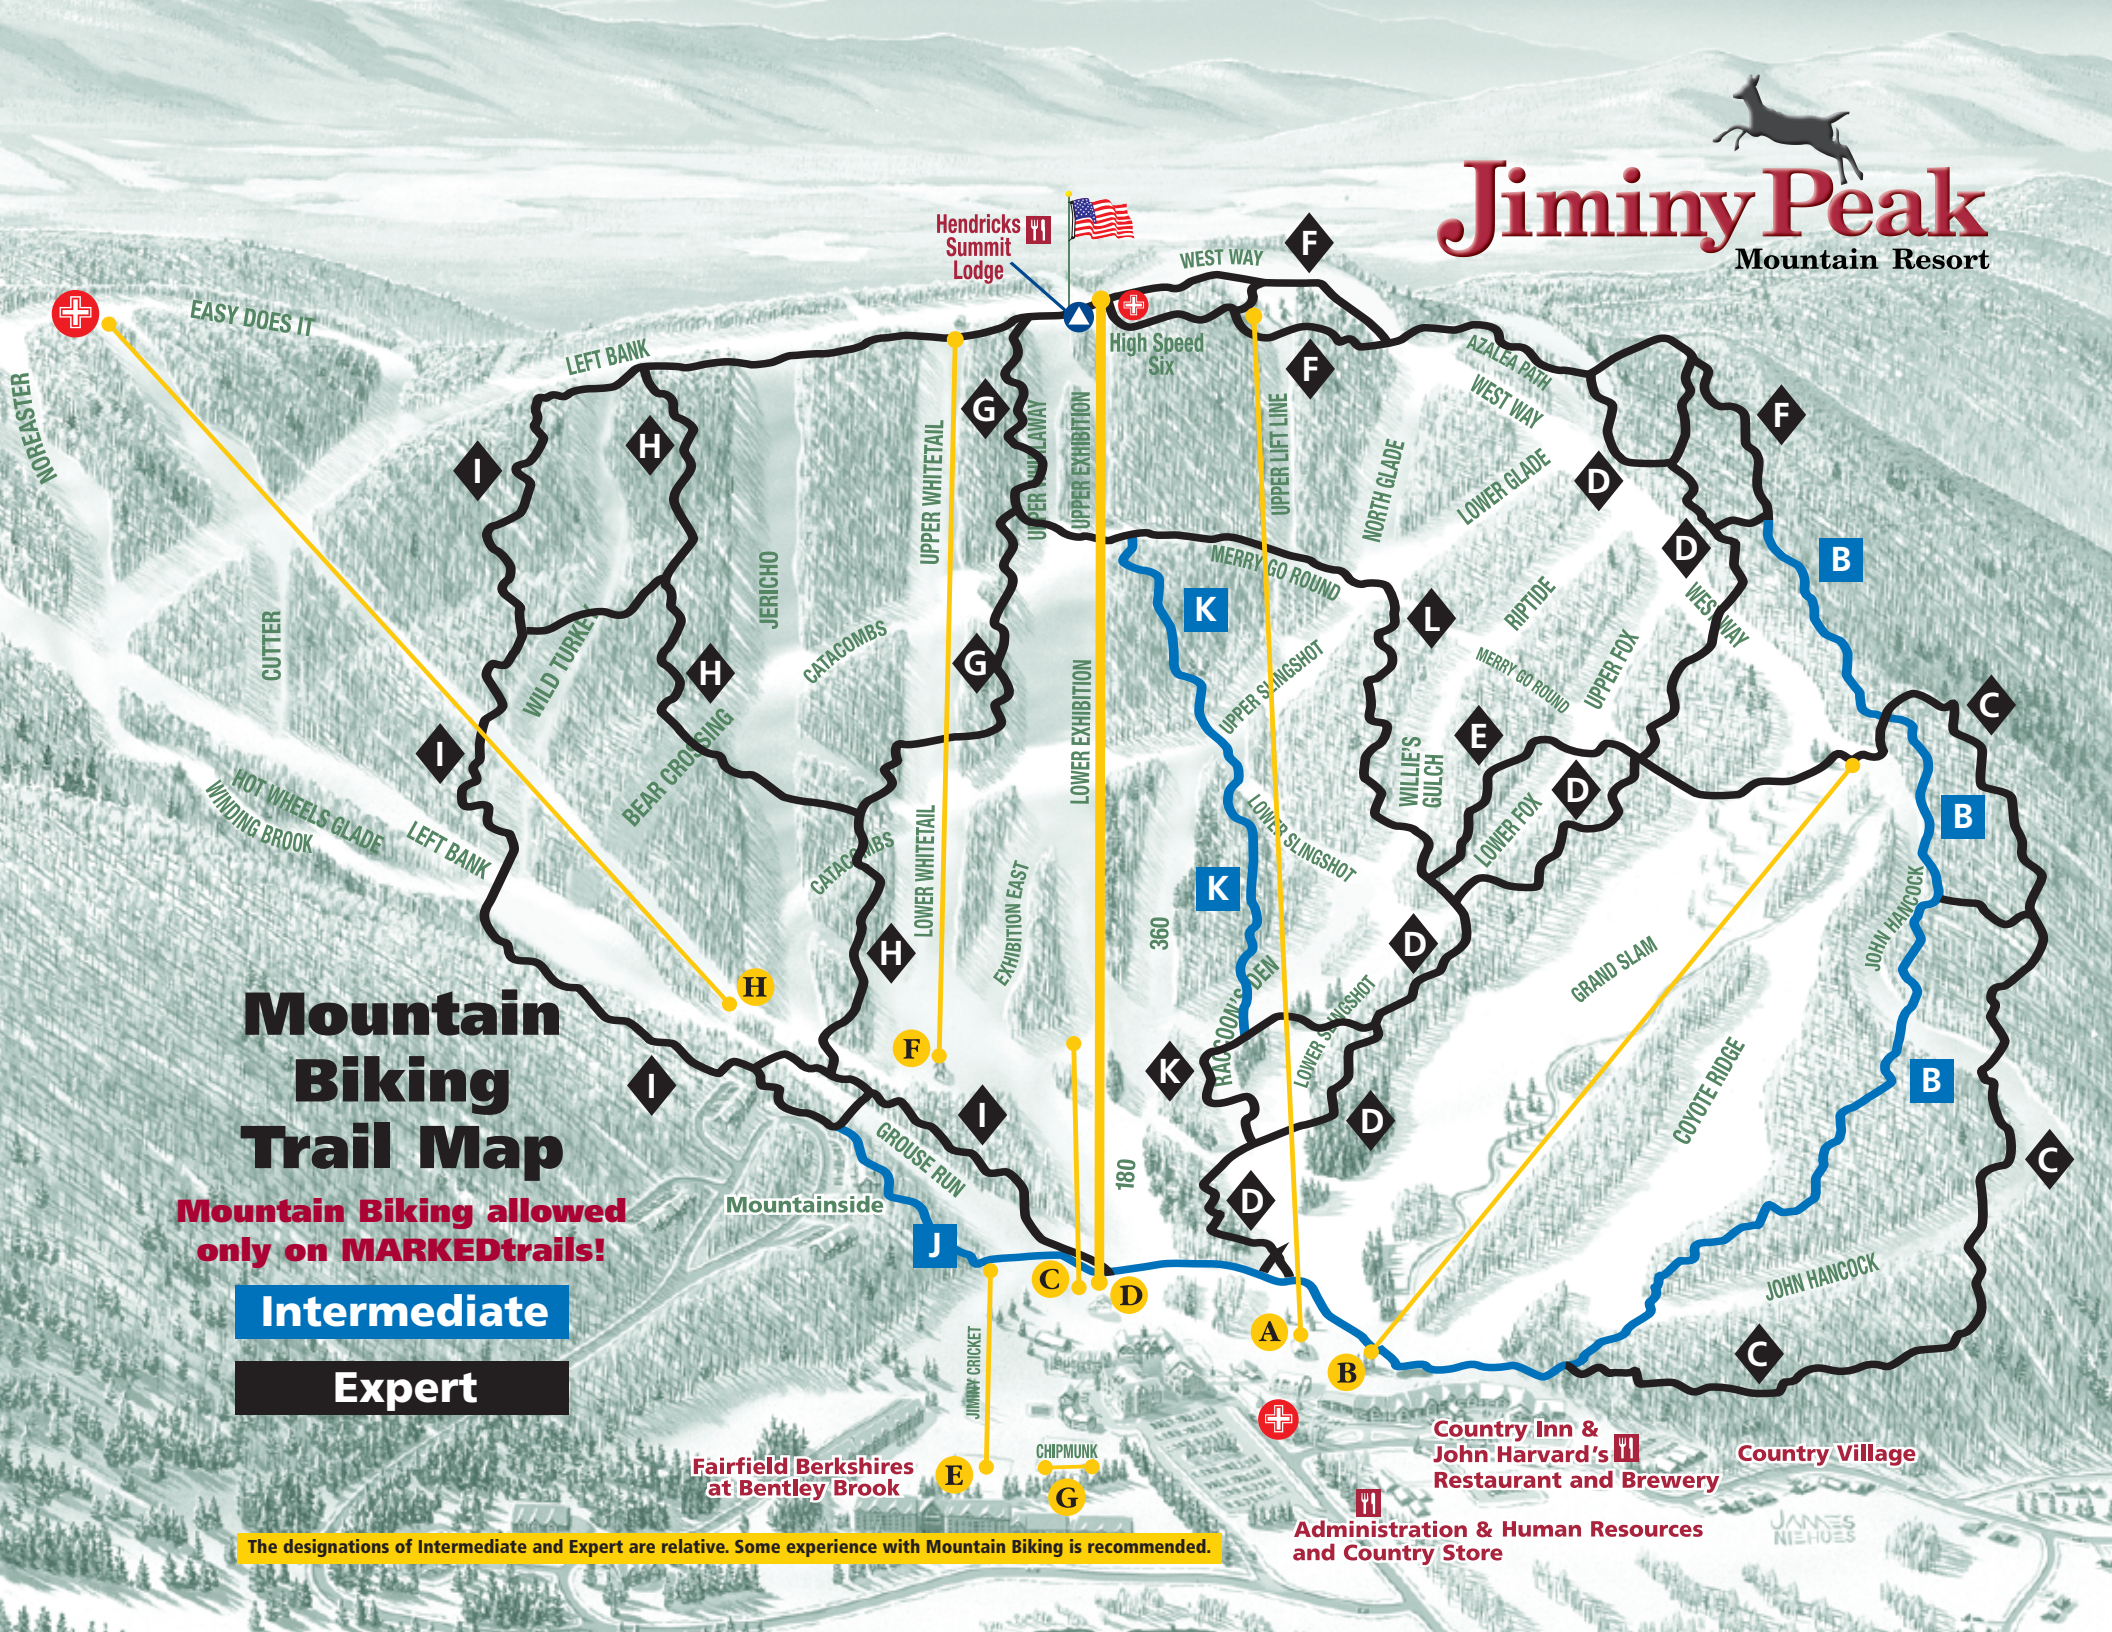

# Jiminy Peak Mountain Resort

Hendricks Summit Lodge

High Speed Six

Country Inn & John Harvard's Restaurant and Brewery

Country Village

Administration & Human Resources and Country Store

Fairfield Berkshires at Bentley Brook

CHIPMUNK

JIMINY CRICKET

GRAND SLAM

COYOTE RIDGE

JOHN HANCOCK

JOHN HANCOCK

UPPER WHITETAIL

LOWER WHITETAIL

EXHIBITION EAST

GROUSE RUN

WILD TURKEY

BEAR CROSSING

JERICHIO

CATACOMBS

CATACOMBS

UPPER EXHIBITION

UPPER EXHIBITION

UPPER SLINGSHOT